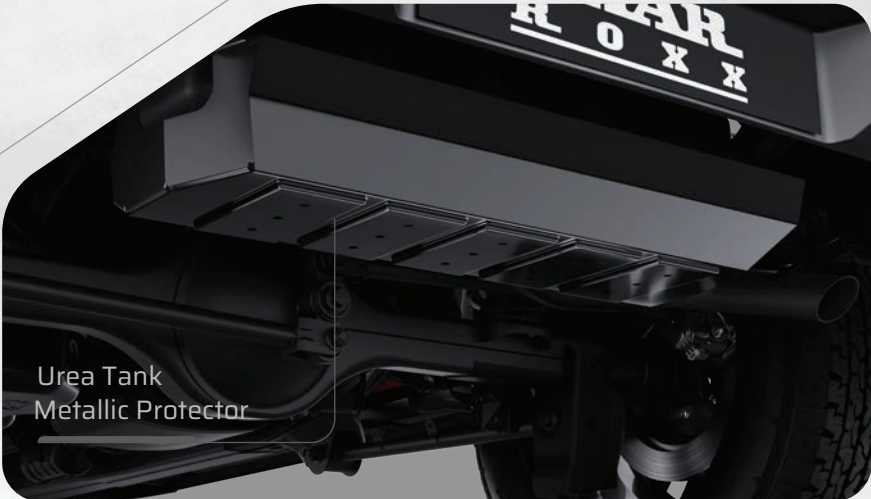

Urea Tank
Metallic Protector