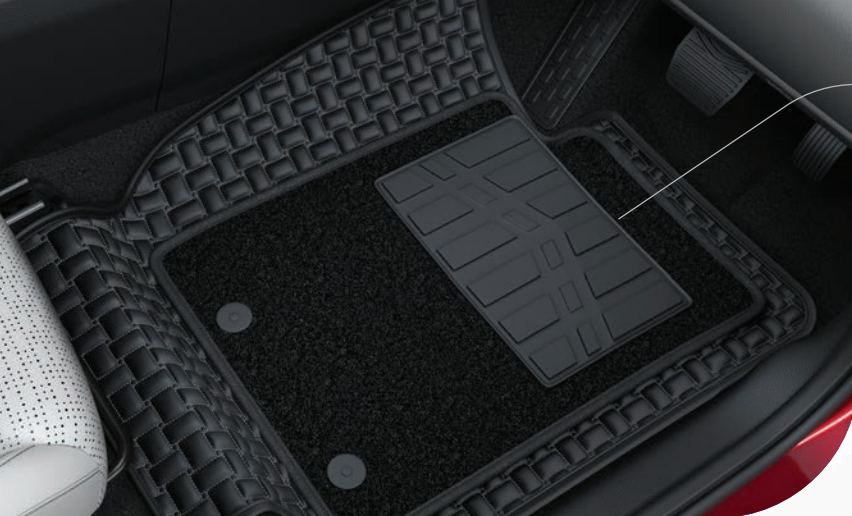

7D Floor Mat MT

Plain Carpet Floor Mat AT

FLOOR MATS

7D Floor Mat AT