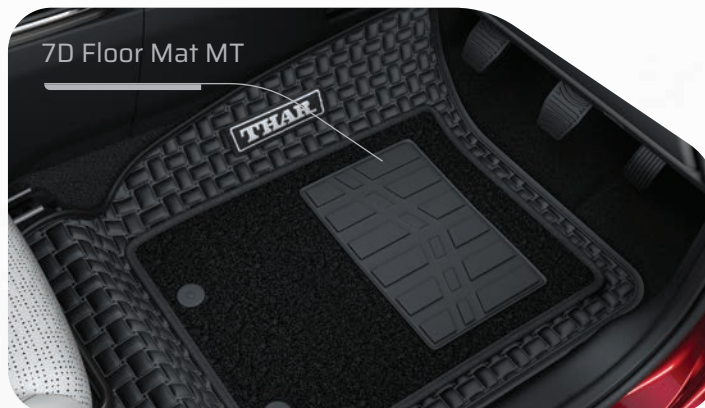

Designer Floor Mat AT

Printed Carpet Floor Mat AT

7D Floor Mat MT