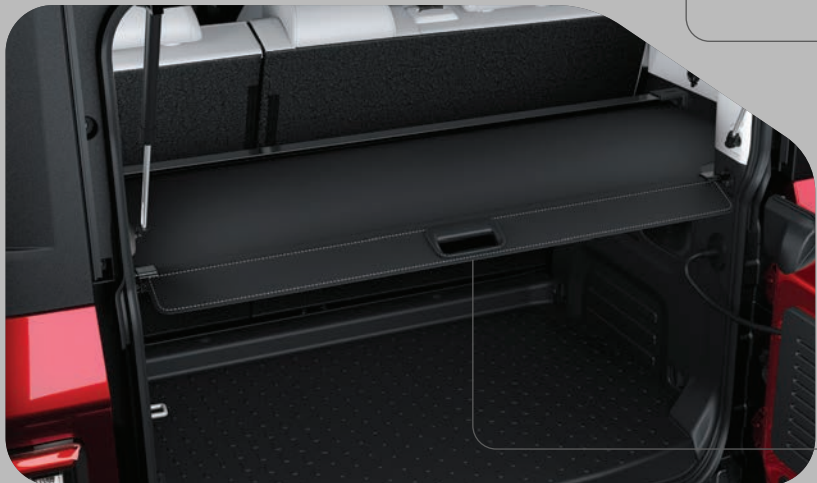

Luggage Cover